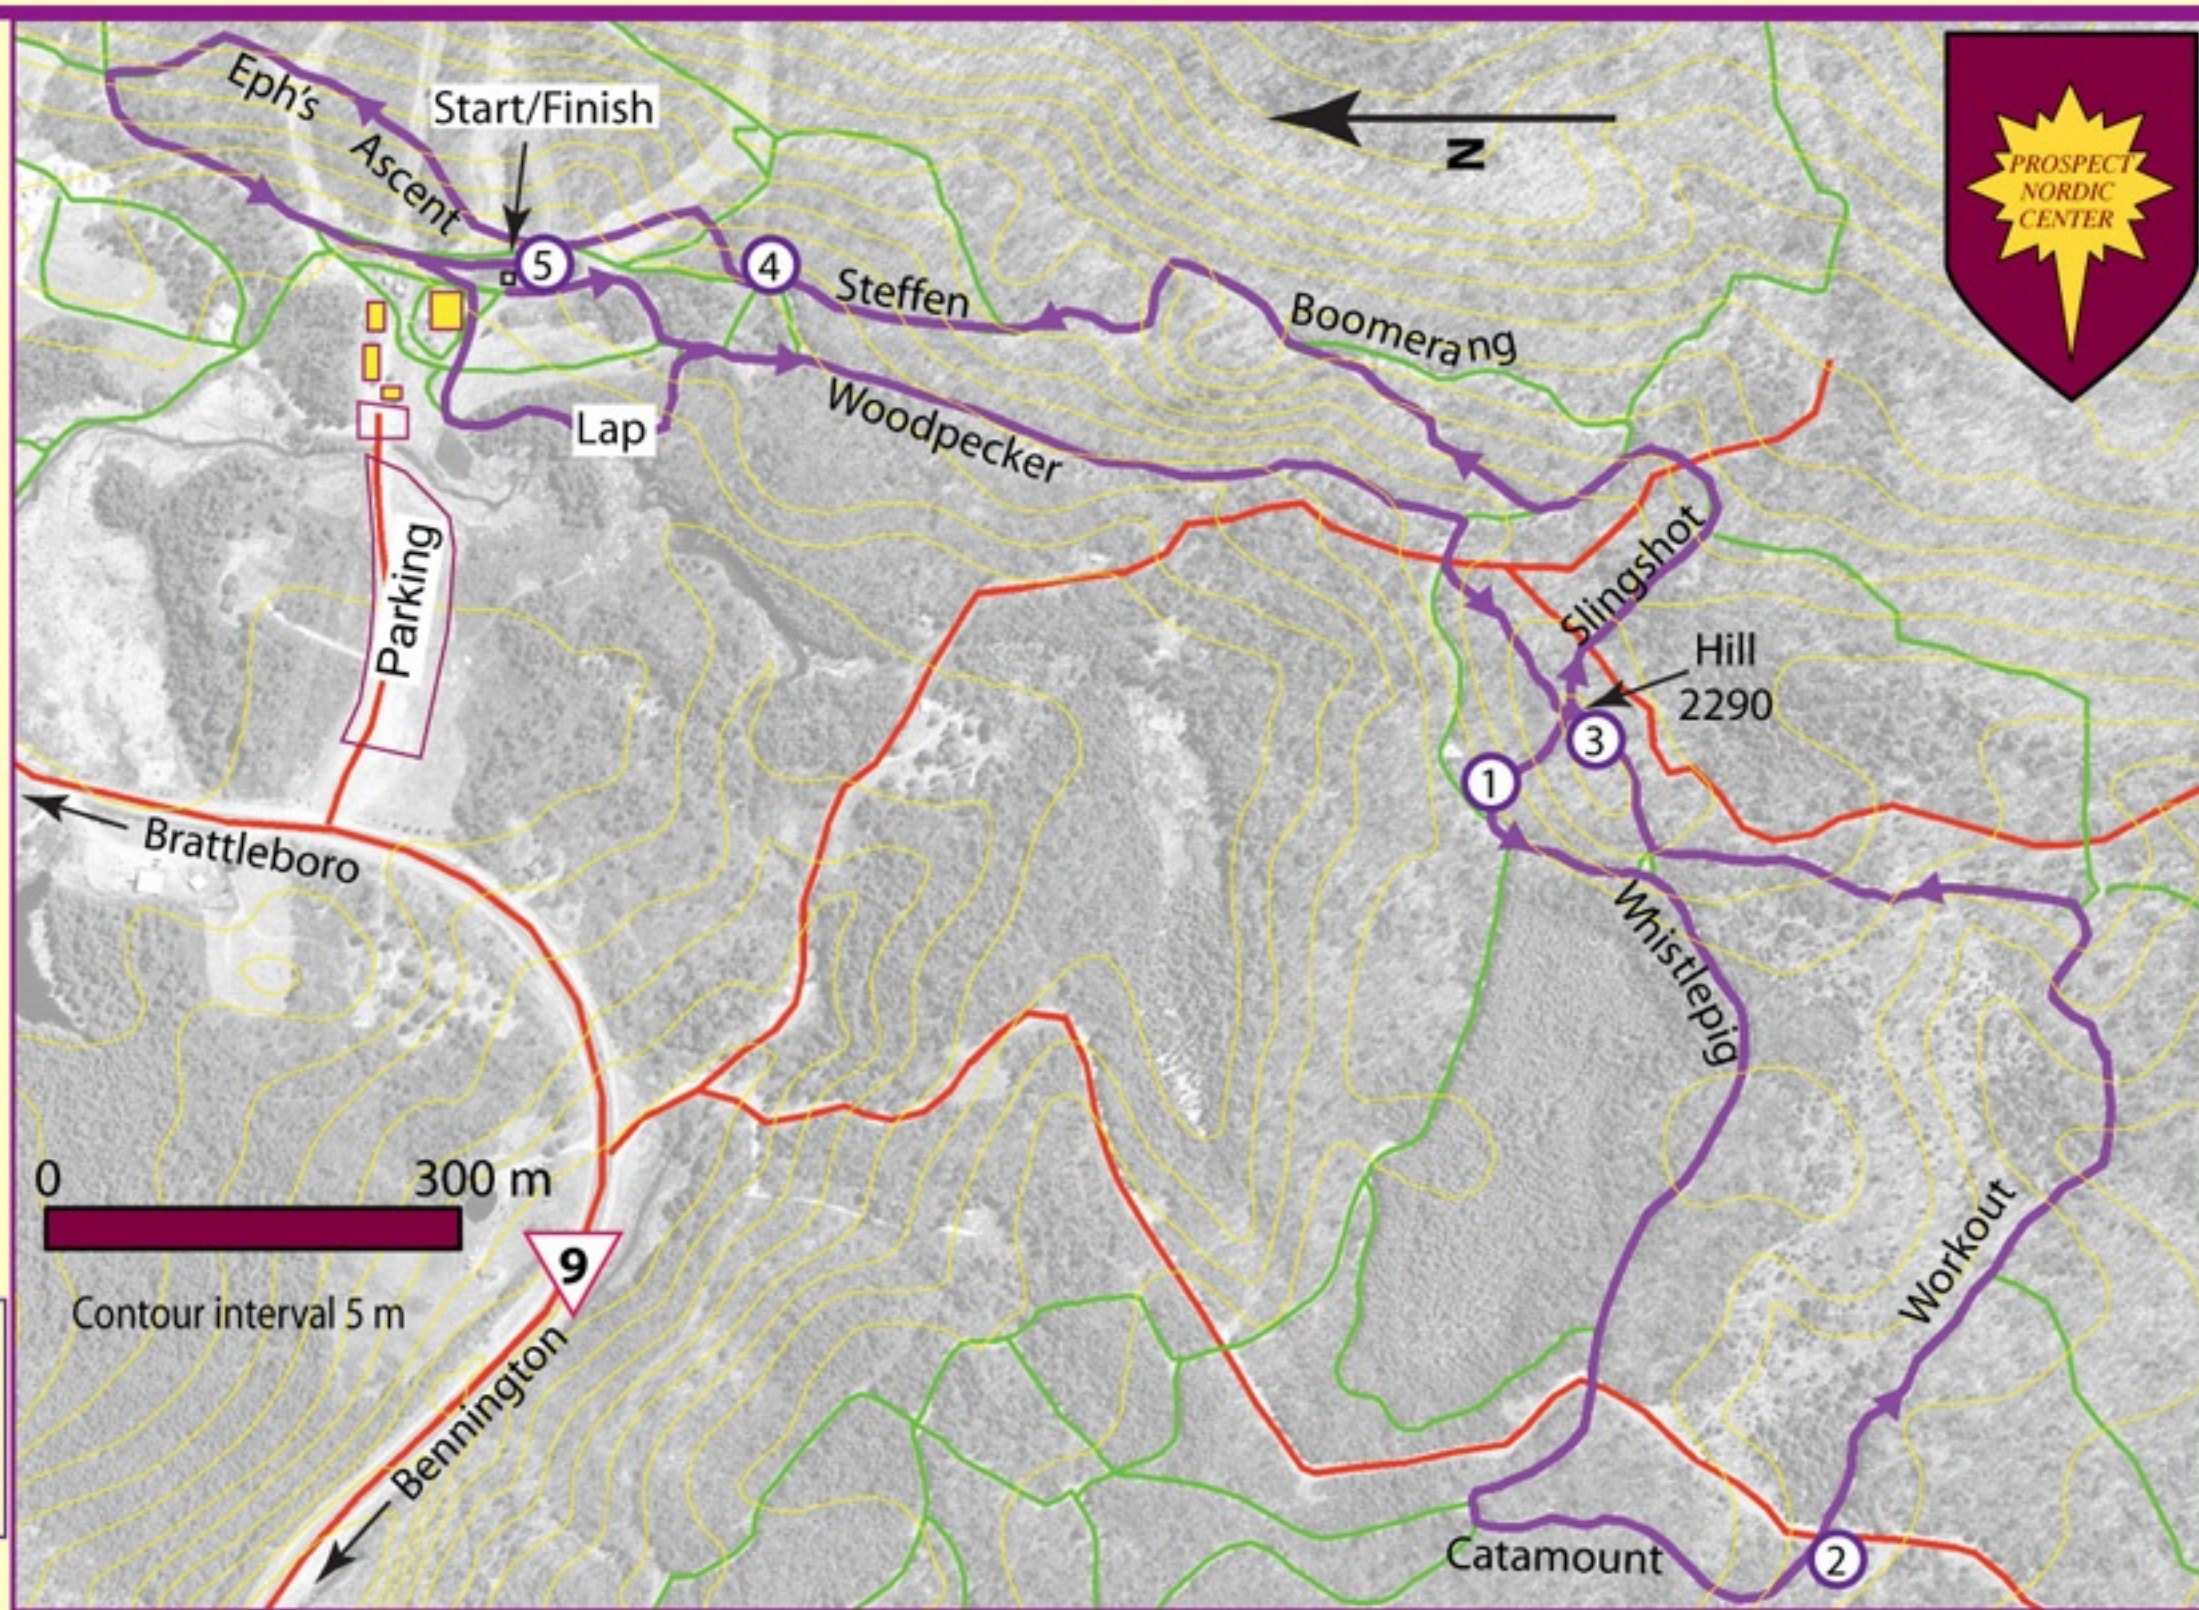

Williams Carnival 2010

5 and 10 km Race Loops

Race course data (5 km loop)

HD (height difference)	44 m
MM (longest climb)	30 m
MT (total climb)	130 m